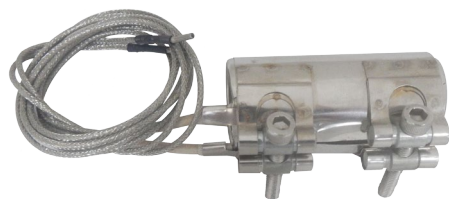

- Low profile flexible leads
- Premium MICA insulation
- Stainless bands

- Welded style made to order
- Other sizes made to order

Product Code	D	L	Watts
BH2525	25	25	125w
BH2538	25	38	150w
BH3030	30	30	150w
BH3040	30	40	180w
BH3075	30	75	300w
BH3225	32	25	115w
BH3232	32	32	150w
BH3238	32	38	180w
BH3250	32	50	250w
BH3275	32	75	300w
BH3538	35	38	200w
BH3838	38	38	200w
BH3850	38	50	300w
BH3875	38	75	400w
BH4030	40	30	200w
BH4038	40	38	220w
BH4060	40	60	300w
BH4090	40	90	350w
BH5038	50	38	250w
BH5050	50	50	400w
BH5075	50	75	600w
BH6060	60	60	275w

Premium Band Heaters

HEATERS AND THERMOCOUPLES

- Brass tubular sheath
- Tear-resistant connection of power cable

- Standard cable outlet: Axial 45°
- Special sizes to order

Product Code	D	L	Watts
PRMX-2525	25	25	85w
PRMX-2535	25	35	125w
PRMX-3030	30	30	160w
PRMX-3040	30	40	165w
PRMX-3238	32	38	195w
PRMX-3540	35	40	195w
PRMX-3838	38	38	215w
PRMX-3850	38	50	300w
PRMX-4030	40	30	160w
PRMX-4040	40	40	225w
PRMX-4060	40	60	305w
PRMX-5050	50	50	350w
PRMX-6060	60	60	505w