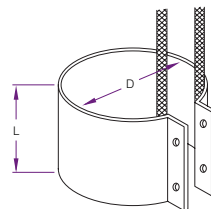

- Low profile flexible leads
- Premium MICA insulation
- Stainless bands

- Welded style made to order
- Other sizes made to order

Product Code	D	L	Watts
BH2525	25	25	125w
BH2538	25	38	150w
BH3030	30	30	150w
BH3040	30	40	180w
BH3075	30	75	300w
BH3225	32	25	115w
BH3232	32	32	150w
BH3238	32	38	180w
BH3250	32	50	250w
BH3275	32	75	300w
BH3538	35	38	200w
BH3838	38	38	200w
BH3850	38	50	300w
BH3875	38	75	400w
BH4030	40	30	200w
BH4038	40	38	220w
BH4060	40	60	300w
BH4090	40	90	350w
BH5038	50	38	250w
BH5050	50	50	400w
BH5075	50	75	600w
BH6060	60	60	275w

Premium Band Heaters

HEATERS AND THERMOCOUPLES

- Brass tubular sheath
- Tear-resistant connection of power cable

- Standard cable outlet: Axial 45°
- Special sizes to order

Product Code	D	L	Watts
PRMX-2525	25	25	85w
PRMX-2535	25	35	125w
PRMX-3030	30	30	160w
PRMX-3040	30	40	165w
PRMX-3238	32	38	195w
PRMX-3540	35	40	195w
PRMX-3838	38	38	215w
PRMX-3850	38	50	300w
PRMX-4030	40	30	160w
PRMX-4040	40	40	225w
PRMX-4060	40	60	305w
PRMX-5050	50	50	350w
PRMX-6060	60	60	505w