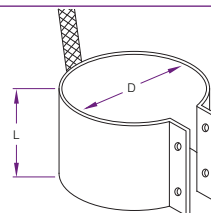

- Low profile flexible leads
- Premium MICA insulation
- Stainless bands

- Welded style made to order
- Other sizes made to order

Product Code	D	L	Watts
BH2525	25	25	125w
BH2538	25	38	150w
BH3030	30	30	150w
BH3040	30	40	180w
BH3075	30	75	300w
BH3225	32	25	115w
BH3232	32	32	150w
BH3238	32	38	180w
BH3250	32	50	250w
BH3275	32	75	300w
BH3538	35	38	200w
BH3838	38	38	200w
BH3850	38	50	300w
BH3875	38	75	400w
BH4030	40	30	200w
BH4038	40	38	220w
BH4060	40	60	300w
BH4090	40	90	350w
BH5038	50	38	250w
BH5050	50	50	400w
BH5075	50	75	600w
BH6060	60	60	275w

Premium Band Heaters

HEATERS AND THERMOCOUPLES

- Brass tubular sheath
- Tear-resistant connection of power cable

- Standard cable outlet: Axial 45°
- Special sizes to order

Product Code	D	L	Watts
PRMX-2525	25	25	85w
PRMX-2535	25	35	125w
PRMX-3030	30	30	160w
PRMX-3040	30	40	165w
PRMX-3238	32	38	195w
PRMX-3540	35	40	195w
PRMX-3838	38	38	215w
PRMX-3850	38	50	300w
PRMX-4030	40	30	160w
PRMX-4040	40	40	225w
PRMX-4060	40	60	305w
PRMX-5050	50	50	350w
PRMX-6060	60	60	505w