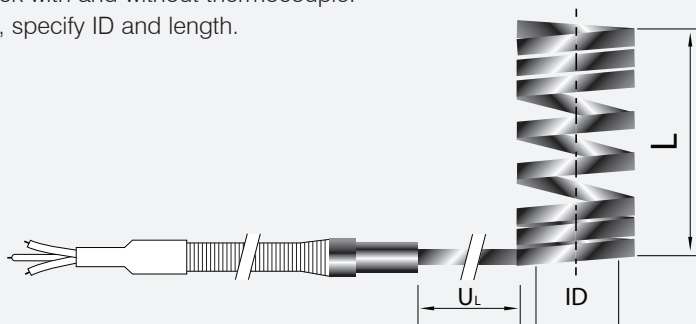

Made to order from stock with and without thermocouple.
Manufactured in-house, specify ID and length.

Custom Nozzle Heater Wattage and Length