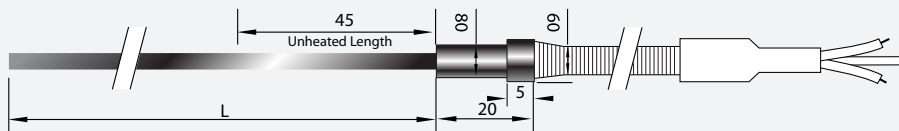

Made to order from stock with and without thermocouple.
Manufactured in-house, specify ID and length.

Custom Nozzle Heater Wattage and Length