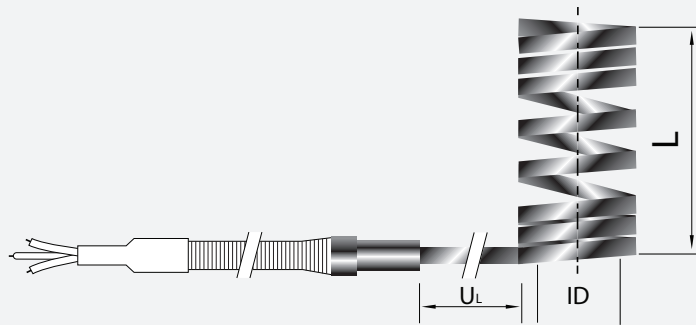

Made to order from stock with and without thermocouple.  
 Manufactured in-house, specify ID and length.

Custom Nozzle Heater Wattage and Length				
Product Code	Length	Watts	Width x Thickness	with / without Thermocouple
RLXS003268	450mm	350W	1.8 W x 3.2 Thicknss	No Thermocouple
RLXS003267	400mm	300W	1.8 W x 3.2 Thicknss	No Thermocouple
RLXS003265	300mm	200W	1.8 W x 3.2 Thicknss	No Thermocouple
RLXS003269	500mm	400W	1.8 W x 3.2 Thicknss	No Thermocouple
RLXS003271	700mm	450W	1.8 W x 3.2 Thicknss	No Thermocouple
RLXS003270	600mm	425W	1.8 W x 3.2 Thicknss	No Thermocouple
RLXS003264	250mm	175W	1.8 W x 3.2 Thicknss	No Thermocouple
RLXS003266	350mm	250W	1.8 W x 3.2 Thicknss	No Thermocouple