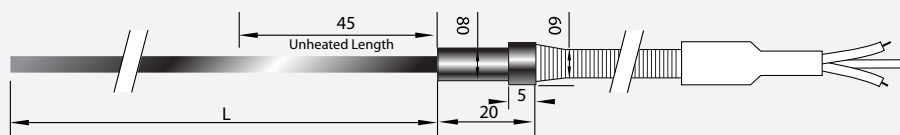

Made to order from stock with and without thermocouple.  
 Manufactured in-house, specify ID and length.

Custom Nozzle Heater Wattage and Length				
Product Code	Length	Watts	Width x Thickness	with / without Thermocouple
RLXS003268	450mm	350W	1.8 W x 3.2 Thicknss	No Thermocouple
RLXS003267	400mm	300W	1.8 W x 3.2 Thicknss	No Thermocouple
RLXS003265	300mm	200W	1.8 W x 3.2 Thicknss	No Thermocouple
RLXS003269	500mm	400W	1.8 W x 3.2 Thicknss	No Thermocouple
RLXS003271	700mm	450W	1.8 W x 3.2 Thicknss	No Thermocouple
RLXS003270	600mm	425W	1.8 W x 3.2 Thicknss	No Thermocouple
RLXS003264	250mm	175W	1.8 W x 3.2 Thicknss	No Thermocouple
RLXS003266	350mm	250W	1.8 W x 3.2 Thicknss	No Thermocouple