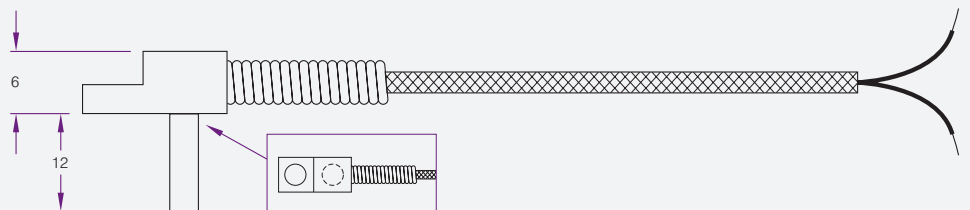

Product Code	Description
ETC0251	Threaded Type

Product Code	Description
ETC0168	Flat Washer Type

Product Code	Description
MASTE7003	Surface PinType