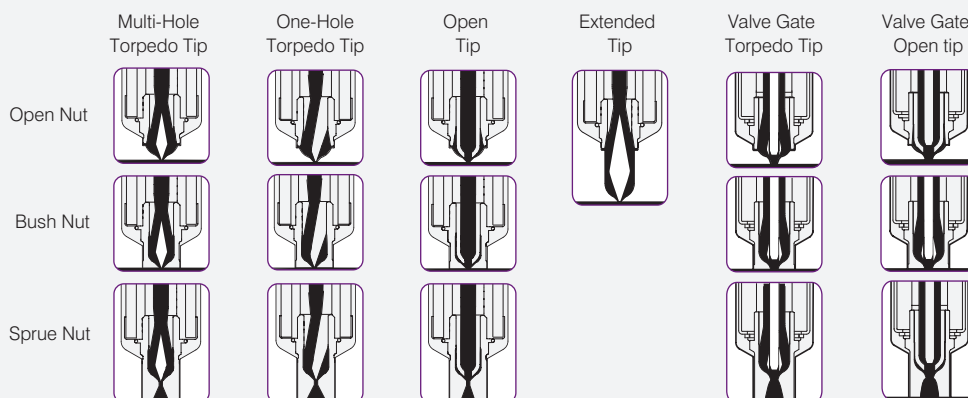

BX nozzle is designed to provide a cost sensitive solution to single & multicavity applications.

Gating Options

	13 Series	16 Series	19 Series	27 Series
L	45	45		
	55	55	55	
	65	65	65	
	75	75	75	75
	95	95	95	95
	115	115	115	115
	145	145	145	145
	175	175	175	175
A	10	12	15	23
A/F	31	34	36	45
d2	34	38	40	50
d3	27	30	33	43
L4	12	12	15	20