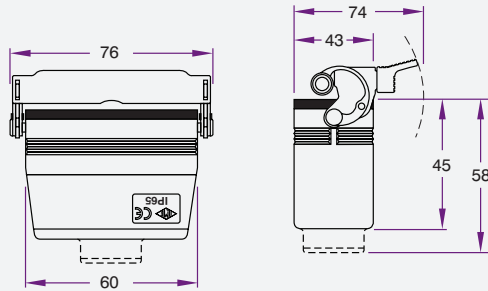

Product Code	Description
CHI06L	6 Pin Multipole Connector Housing

Product Code	Description
MGVO6LG25	6 Pin Multipole Connector Cable Housing

Product Code	Description
CNEM06T	6 Pin Multipole Connector Male Insert 16 Amp 400 Volt

Product Code	Description
CNEF06T	6 Pin Multipole Connector Female Insert 16 Amp 400 Volt