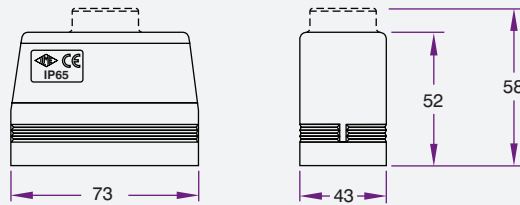

Product Code	Description
CHI10L	10 Pin Multipole Connector Housing

Product Code	Description
MAV10L32	10 Pin Multipole Connector Cable Housing

Product Code	Description
CNEM10T	10 Pin Multipole Connector Male Insert 16 Amp 400 Volt

Product Code	Description
CNEF10T	10 Pin Multipole Connector Female Insert 16 Amp 400 Volt