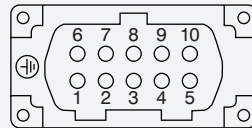

Product Code	Description
CHI10L	10 Pin Multipole Connector Housing

Product Code	Description
MAV10L32	10 Pin Multipole Connector Cable Housing

Product Code	Description
CNEM10T	10 Pin Multipole Connector Male Insert 16 Amp 400 Volt

Product Code	Description
CNEF10T	10 Pin Multipole Connector Female Insert 16 Amp 400 Volt