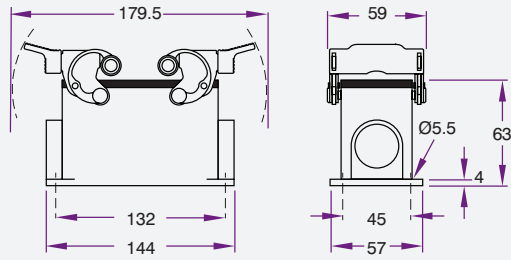

Product Code	Description
CHI24L	24 Pin Multipole Connector Single Lever Housing

Product Code	Description
MHV24.32	24 Pin Multipole Connector Double Lever Cable Housing

Product Code	Description
MHV24L32	24 Pin Multipole Connector Single Lever Cable Housing

Product Code	Description
MHP24L225	24 Pin Multipole Connector Single Lever High Housing

Product Code	Description
MHP24225	24 Pin Multipole Connector Double Lever High Housing

Product Code	Description
CHI24	24 Pin Multipole Connector Double Lever Housing

Product Code	Description
CNEF24T	24 Pin Multipole Connector Male Insert 16 Amp 400 Volt

Product Code	Description
CNEF24T	24 Pin Multipole Connector Female Insert 16 Amp 400 Volt