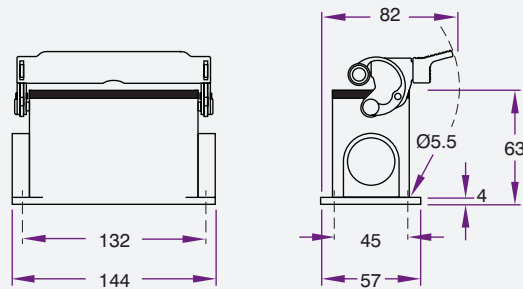

Product Code	Description
CHI24L	24 Pin Multipole Connector Single Lever Housing

Product Code	Description
MHV24.32	24 Pin Multipole Connector Double Lever Cable Housing

Product Code	Description
MHV24L32	24 Pin Multipole Connector Single Lever Cable Housing

Product Code	Description
MHP24L225	24 Pin Multipole Connector Single Lever High Housing

Product Code	Description
MHP24225	24 Pin Multipole Connector Double Lever High Housing

Product Code	Description
CHI24	24 Pin Multipole Connector Double Lever Housing

Product Code	Description
CNEF24T	24 Pin Multipole Connector Male Insert 16 Amp 400 Volt

Product Code	Description
CNEF24T	24 Pin Multipole Connector Female Insert 16 Amp 400 Volt