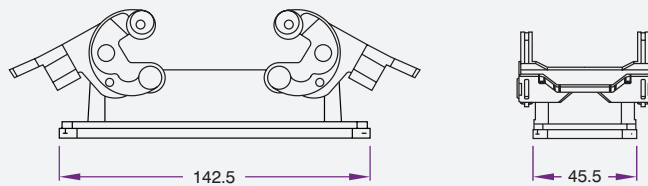

Product Code	Description
CHI24L	24 Pin Multipole Connector Single Lever Housing

Product Code	Description
MHV24.32	24 Pin Multipole Connector Double Lever Cable Housing

Product Code	Description
MHV24L32	24 Pin Multipole Connector Single Lever Cable Housing

Product Code	Description
MHP24L225	24 Pin Multipole Connector Single Lever High Housing

Product Code	Description
MHP24225	24 Pin Multipole Connector Double Lever High Housing

Product Code	Description
CHI24	24 Pin Multipole Connector Double Lever Housing

Product Code	Description
CNEF24T	24 Pin Multipole Connector Male Insert 16 Amp 400 Volt

Product Code	Description
CNEF24T	24 Pin Multipole Connector Female Insert 16 Amp 400 Volt