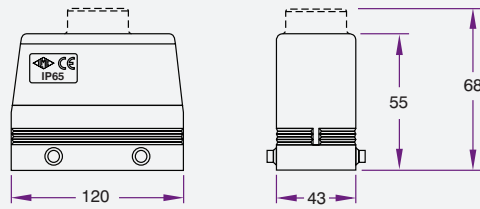

Product Code	Description
CHI24L	24 Pin Multipole Connector Single Lever Housing

Product Code	Description
MHV24.32	24 Pin Multipole Connector Double Lever Cable Housing

Product Code	Description
MHV24L32	24 Pin Multipole Connector Single Lever Cable Housing

Product Code	Description
MHP24L225	24 Pin Multipole Connector Single Lever High Housing

Product Code	Description
MHP24225	24 Pin Multipole Connector Double Lever High Housing

Product Code	Description
CHI24	24 Pin Multipole Connector Double Lever Housing

Product Code	Description
CNEF24T	24 Pin Multipole Connector Male Insert 16 Amp 400 Volt

Product Code	Description
CNEF24T	24 Pin Multipole Connector Female Insert 16 Amp 400 Volt