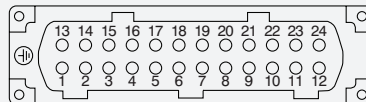

Product Code	Description
CHI24L	24 Pin Multipole Connector Single Lever Housing

Product Code	Description
MHV24.32	24 Pin Multipole Connector Double Lever Cable Housing

Product Code	Description
MHV24L32	24 Pin Multipole Connector Single Lever Cable Housing

Product Code	Description
MHP24L225	24 Pin Multipole Connector Single Lever High Housing

Product Code	Description
MHP24225	24 Pin Multipole Connector Double Lever High Housing

Product Code	Description
CHI24	24 Pin Multipole Connector Double Lever Housing

Product Code	Description
CNEF24T	24 Pin Multipole Connector Male Insert 16 Amp 400 Volt

Product Code	Description
CNEF24T	24 Pin Multipole Connector Female Insert 16 Amp 400 Volt