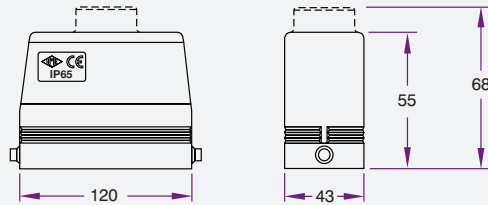

Product Code	Description
CHI24L	24 Pin Multipole Connector Single Lever Housing

Product Code	Description
MHV24.32	24 Pin Multipole Connector Double Lever Cable Housing

Product Code	Description
MHV24L32	24 Pin Multipole Connector Single Lever Cable Housing

Product Code	Description
MHP24L225	24 Pin Multipole Connector Single Lever High Housing

Product Code	Description
MHP24225	24 Pin Multipole Connector Double Lever High Housing

Product Code	Description
CHI24	24 Pin Multipole Connector Double Lever Housing

Product Code	Description
CNEF24T	24 Pin Multipole Connector Male Insert 16 Amp 400 Volt

Product Code	Description
CNEF24T	24 Pin Multipole Connector Female Insert 16 Amp 400 Volt