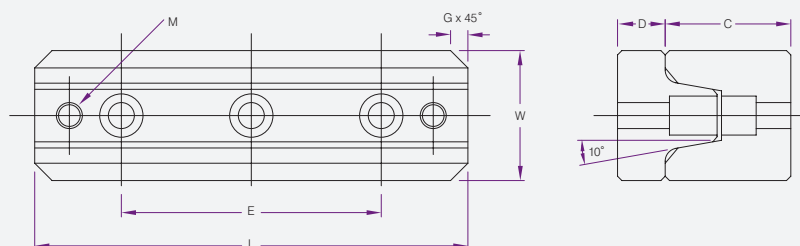

Material: S50C
HRC 52-56

Product Code	E	L	W	D	C	G	M
HBS50	36	50	25	8	17.5	5	M5
HBS100	60	100	30	10	22	4	M6
HBS150	100	150	40	13	25	5	M8

Product Code	E	L	W	D	C	G	M
HBS2	36	50.29	25.36	7.92	17.53	5.08	3/16"-24
HBS4	63.5	101.09	31.71	9.53	22.1	5.08	1/4"-20
HBS6	101.6	151.89	38.06	12.7	25.4	5.08	3/8"-16

Economy Side Locks

Product Code	A	B	C	D	E	F	f	G	J	K	L	M	N
GPL038	38	22	30	12	22	10.5	6.5	7	7	22	13	5	8
GPL050	50	21.5	30	17	21.5	10.5	6.5	11	11	34	16	5	8
GPL075	75	36	50	25	36	16.5	10.5	18	18	50	19	8	12
GPL100	100	45	65	35	45	16.5	10.5	22	22	70	19	10	12
GPL125	125	45	65	45	45	16.5	10.5	22	22	84	25	10	12