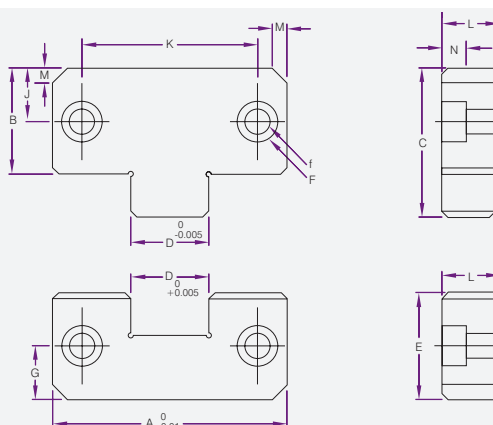

Material: S50C
HRC 52-56

Product Code	E	L	W	D	C	G	M
HBS50	36	50	25	8	17.5	5	M5
HBS100	60	100	30	10	22	4	M6
HBS150	100	150	40	13	25	5	M8

Product Code	E	L	W	D	C	G	M
HBS2	36	50.29	25.36	7.92	17.53	5.08	3/16"-24
HBS4	63.5	101.09	31.71	9.53	22.1	5.08	1/4"-20
HBS6	101.6	151.89	38.06	12.7	25.4	5.08	3/8"-16

Economy Side Locks

Product Code	A	B	C	D	E	F	f	G	J	K	L	M	N
GPL038	38	22	30	12	22	10.5	6.5	7	7	22	13	5	8
GPL050	50	21.5	30	17	21.5	10.5	6.5	11	11	34	16	5	8
GPL075	75	36	50	25	36	16.5	10.5	18	18	50	19	8	12
GPL100	100	45	65	35	45	16.5	10.5	22	22	70	19	10	12
GPL125	125	45	65	45	45	16.5	10.5	22	22	84	25	10	12