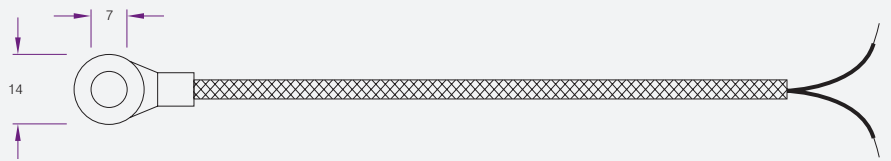

Product Code	Description
ETC0251	Threaded Type

Product Code	Description
ETC0168	Flat Washer Type

Product Code	Description
MASTE7003	Surface PinType