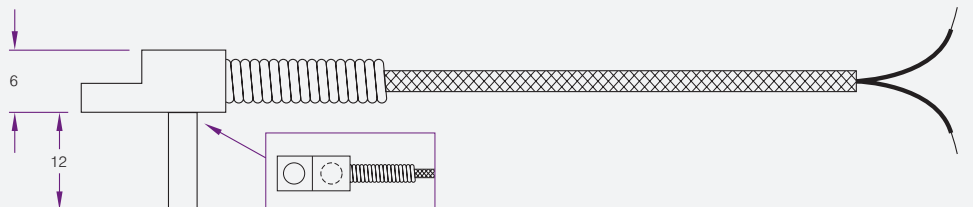

Product Code	Description
ETC0251	Threaded Type

Product Code	Description
ETC0168	Flat Washer Type

Product Code	Description
MASTE7003	Surface PinType