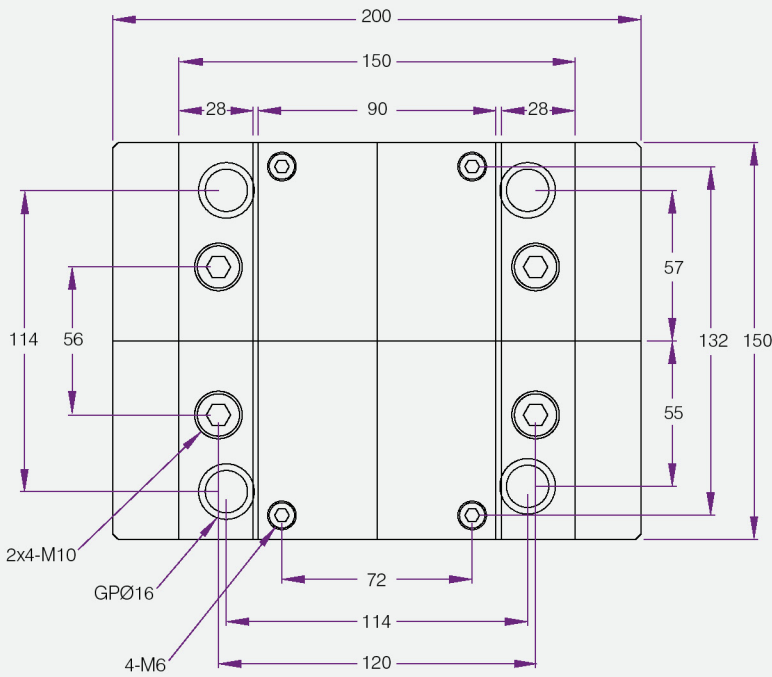

A Type

B Type

C Type

A Fixed Plate	B Moving Plate	C Spacer Block
25	25	60
25	30	60
25	35	60
25	40	60
25	50	70
25	60	80
30	25	60
30	30	60
30	35	60
30	40	60
30	50	70
30	60	80
35	25	60
35	30	60
35	35	60
35	40	60
35	50	70
35	60	80
40	25	60
40	30	60
40	35	60
40	40	60
40	50	70
40	60	80
50	25	60
50	35	60
50	40	60
50	50	70
50	60	80
60	25	60
60	30	60
60	35	60
60	40	60
60	50	70
60	60	80
70	40	60
70	50	70
70	60	80
70	70	80

Due to safety reasons, some assembled mould bases now come with lifting holes. Please enquire with your sales person before confirming order.