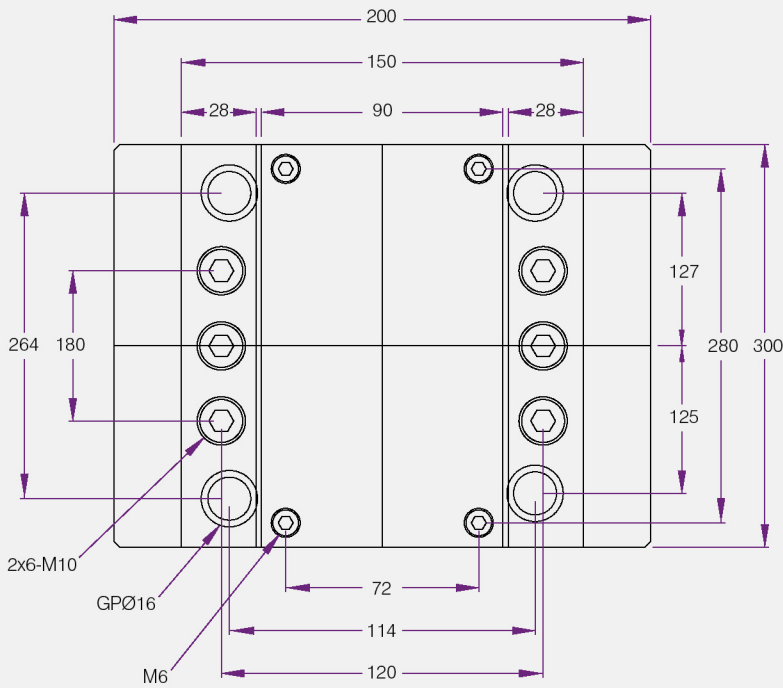

A Type

B Type

C Type

A Fixed Plate	B Moving Plate	C Spacer Block
25	25	60
25	30	60
25	35	60
25	40	60
25	50	70
25	60	80
30	25	60
30	30	60
30	35	60
30	40	60
30	50	80
30	60	80
35	25	60
35	30	60
35	35	60
35	40	60
35	50	80
35	60	80
40	25	60
40	30	60
40	35	60
40	40	60
40	50	70
40	60	80
50	25	60
50	30	60
50	35	60
50	40	60
50	50	70
50	60	80
60	25	60
60	30	60
60	35	60
60	40	60
60	50	70
60	60	80
70	40	60
70	50	70
70	60	80
70	70	80

Due to safety reasons, some assembled mould bases now come with lifting holes. Please enquire with your sales person before confirming order.