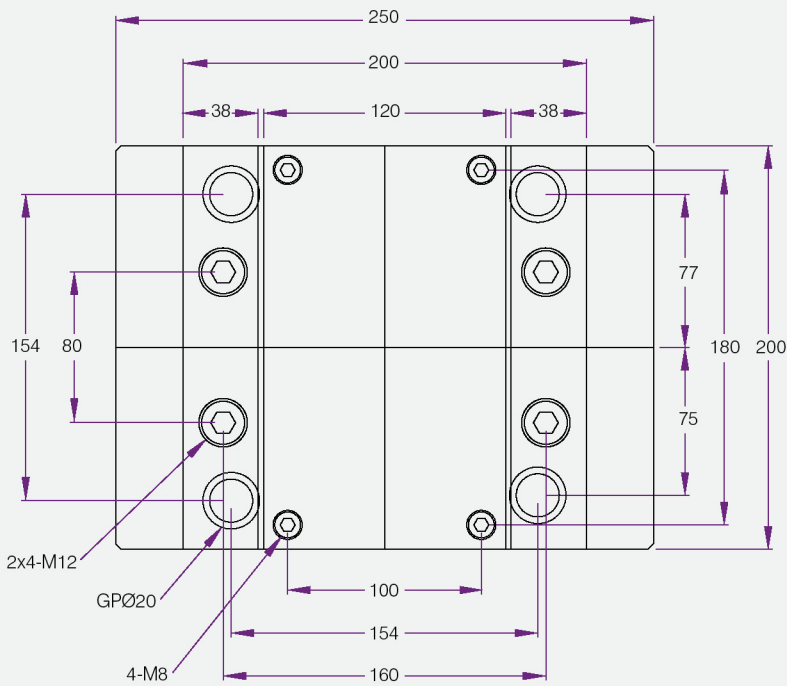

A Type

B Type

C Type

A Fixed Plate	B Moving Plate	C Spacer Block
25	25	70
25	30	70
25	35	70
25	40	70
25	50	70
25	60	70
30	25	70
30	30	70
30	35	70
30	40	70
30	50	80
30	60	80
35	25	70
35	30	70
35	35	70
35	40	70
35	50	80
35	60	80
40	25	70
40	30	70
40	35	70
40	40	70
40	50	80
40	60	80
50	25	70
50	30	70
50	35	70
50	40	70
50	50	70
50	60	80
60	25	70
60	30	70
60	35	70
60	40	70
60	50	80
60	60	80
70	40	70
70	50	80
70	60	80
70	70	80
70	80	100
80	40	70
80	50	80
80	60	80
80	70	80
80	80	100

Due to safety reasons, some assembled mould bases now come with lifting holes. Please enquire with your sales person before confirming order.