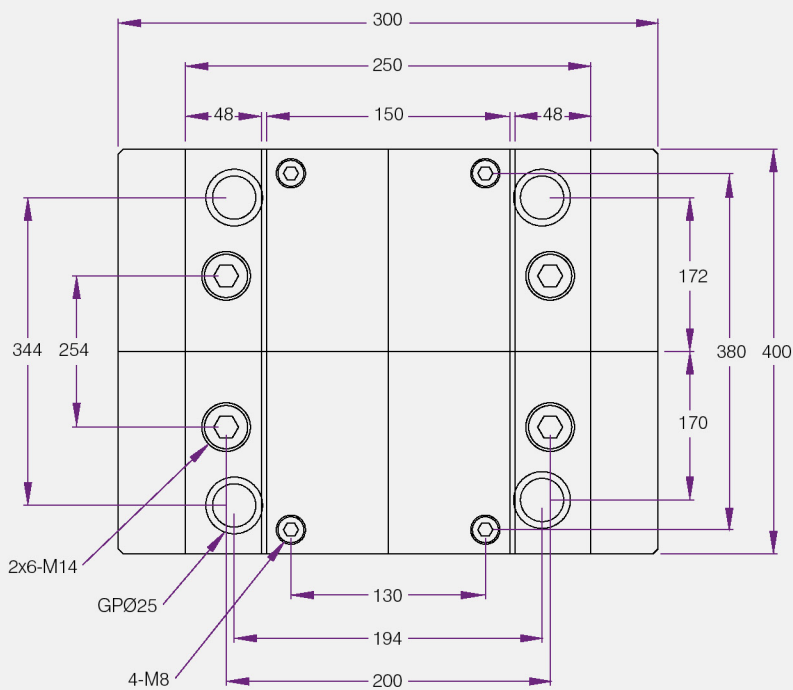

A Type

B Type

C Type

A Fixed Plate	B Moving Plate	C Spacer Block
35	35	80
35	40	80
35	50	80
35	60	80
35	70	90
35	80	110
35	100	110
40	35	80
40	40	80
40	50	80
40	60	80
40	70	90
40	80	110
40	100	110
50	35	80
50	40	80
50	50	80
50	60	80
50	70	90
50	80	110
50	100	110
60	35	80
60	40	80
60	50	80
60	60	80
60	70	90
60	80	110
60	100	110
70	35	80
70	40	80
70	50	80
70	60	80
70	70	90
70	80	110
70	100	110
80	35	80
80	40	80
80	50	80
80	60	80
80	70	90
80	80	110
80	100	110
80	120	110
100	40	80
100	50	80
100	60	80
100	70	90
100	80	110
100	100	110

Due to safety reasons, some assembled mould bases now come with lifting holes. Please enquire with your sales person before confirming order.