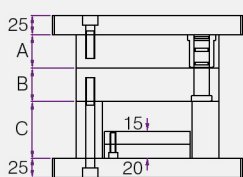

A Type

B Type

C Type

A Fixed Plate	B Moving Plate	C Spacer Block
35	35	80
35	40	80
35	50	80
35	60	80
35	70	90
35	80	110
35	100	110
40	35	80
40	40	80
40	50	80
40	60	80
40	70	90
40	80	110
40	100	110
50	35	80
50	40	80
50	50	80
50	60	80
50	70	90
50	80	110
50	100	110
60	35	80
60	40	80
60	50	80
60	60	80
60	70	90
60	80	110
60	100	110
70	35	80
70	40	80
70	50	80
70	60	80
70	70	90
70	80	110
70	100	110
80	35	80
80	40	80
80	50	80
80	60	80
80	70	90
80	80	110
80	100	110
80	120	110
100	40	80
100	50	80
100	60	80
100	70	90
100	80	110
100	100	110

Due to safety reasons, some assembled mould bases now come with lifting holes. Please enquire with your sales person before confirming order.