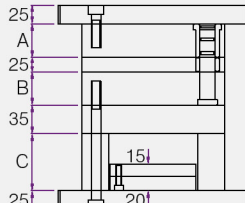

A Type

B Type

C Type

A Fixed Plate	B Moving Plate	C Spacer Block
35	35	80
35	40	80
35	50	80
35	60	80
35	70	90
35	80	110
35	100	110
40	35	80
40	40	80
40	50	80
40	60	80
40	70	90
40	80	110
40	100	110
50	35	80
50	40	80
50	50	80
50	60	80
50	70	90
50	80	110
50	100	110
60	35	80
60	40	80
60	50	80
60	60	80
60	70	90
60	80	110
60	100	110
70	35	80
70	40	80
70	50	80
70	60	80
70	70	90
70	80	110
70	100	110
80	35	80
80	40	80
80	50	80
80	60	80
80	70	90
80	80	110
80	100	110
80	120	110
100	40	80
100	50	80
100	60	80
100	70	90
100	80	110
100	100	110

Due to safety reasons, some assembled mould bases now come with lifting holes. Please enquire with your sales person before confirming order.