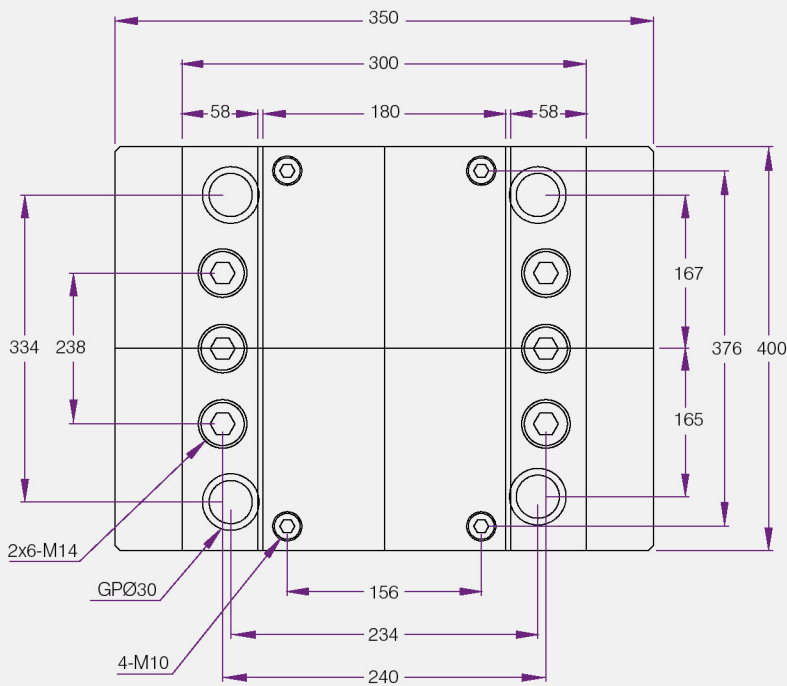

A Type

B Type

C Type

A Fixed Plate	B Moving Plate	C Spacer Block
35	35	90
35	40	90
35	50	90
35	60	90
35	70	90
35	80	100
35	100	120
40	35	90
40	40	90
40	50	90
40	60	90
40	70	90
40	80	100
40	100	120
50	35	90
50	40	90
50	50	90
50	60	90
50	70	90
50	80	100
50	100	120
60	35	90
60	40	90
60	50	90
60	60	90
60	70	90
60	80	100
60	100	120
70	35	90
70	40	90
70	50	90
70	60	90
70	70	90
70	80	100
70	100	120
80	35	90
80	40	90
80	50	90
80	60	90
80	70	90
80	80	100
80	100	120
100	35	90
100	40	90
100	50	90
100	60	90
100	70	90
100	80	100
100	100	120

Due to safety reasons, some assembled mould bases now come with lifting holes. Please enquire with your sales person before confirming order.