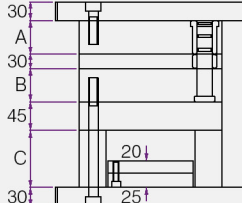

A Type

B Type

C Type

A Fixed Plate	B Moving Plate	C Spacer Block
35	35	90
35	40	90
35	50	90
35	60	90
35	70	90
35	80	100
35	100	120
40	35	90
40	40	90
40	50	90
40	60	90
40	70	90
40	80	100
40	100	120
50	35	90
50	40	90
50	50	90
50	60	90
50	70	90
50	80	100
50	100	120
60	35	90
60	40	90
60	50	90
60	60	90
60	70	90
60	80	100
60	100	120
70	35	90
70	40	90
70	50	90
70	60	90
70	70	90
70	80	100
70	100	120
80	35	90
80	40	90
80	50	90
80	60	90
80	70	90
80	80	100
80	100	120
100	35	90
100	40	90
100	50	90
100	60	90
100	70	90
100	80	100
100	100	120

Due to safety reasons, some assembled mould bases now come with lifting holes. Please enquire with your sales person before confirming order.