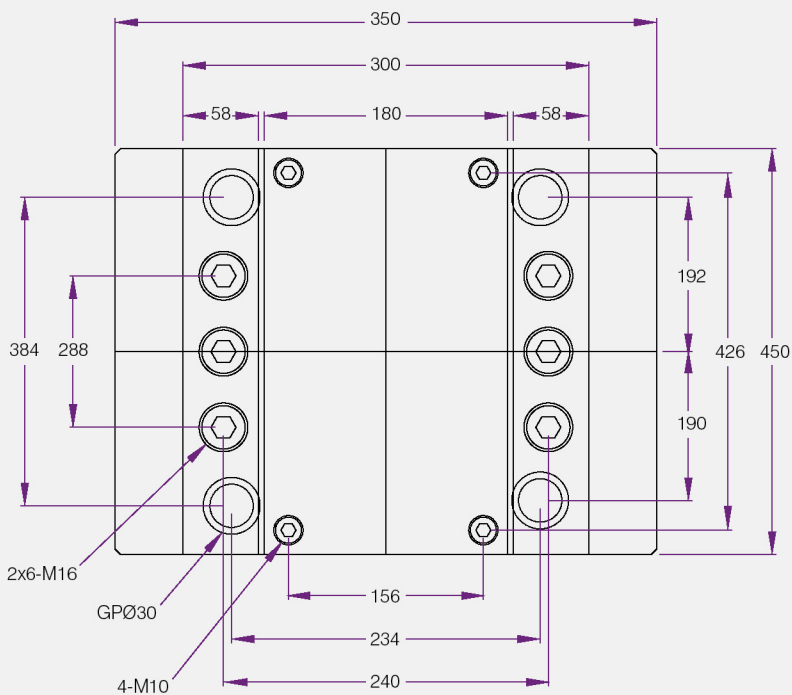

A Type

B Type

C Type

A Fixed Plate	B Moving Plate	C Spacer Block
35	35	90
35	40	90
35	50	90
35	60	90
35	70	90
35	80	100
35	100	120
40	35	90
40	40	90
40	50	90
40	60	90
40	70	90
40	80	100
40	100	120
50	35	90
50	40	90
50	50	90
50	60	90
50	70	90
50	80	100
50	100	120
60	35	90
60	40	90
60	50	90
60	60	90
60	70	90
60	80	100
60	100	120
70	35	90
70	40	90
70	50	90
70	60	90
70	70	90
70	80	100
70	100	120
80	35	90
80	40	90
80	50	90
80	60	90
80	70	90
80	80	100
80	100	120
100	35	90
100	40	90
100	50	90
100	60	90
100	70	90
100	80	100
100	100	120

Due to safety reasons, some assembled mould bases now come with lifting holes. Please enquire with your sales person before confirming order.