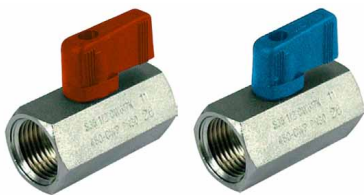

Product Code	Hose Dia.	Colour
PU0425-200-B	4mm	Black
PU0425-200-U	4mm	Blue
PU0530-200-U	5mm	Blue
PU0604-200-B	6mm	Black
PU0604-200-U	6mm	Blue
PU0805-100-B	8mm	Black
PU0805-100-U	8mm	Blue
PU1065-100-B	10mm	Black
PU1065-100-U	10mm	Blue
PU1208-100-B	12mm	Black

CONNECTOR FITTINGS AND HOSE

Mini Ball Valve - Female / Female

Part No.	Part No.	D	DN	I	L	G	A	H	CH
VM02R	VM02B	1/8"	6	10	41,5	22	22,5	31	21
VM04R	VM04B	1/4"	8	11	41,5	22	22,5	31	21
VM06R	VM06B	3/8"	8	11	41,5	22	22,5	31	21
VM08R	VM08B	1/2"	10	13	49	26	22,5	31	25

CONNECTOR FITTINGS AND HOSE

Mini Ball Valve - Male / Female

Part No.	Part No.	D	DN	I	L	G	A	H	CH
VMMF02R	VMMF02B	1/8"	5	10	41,5	22	22,5	31	21
VMMF04R	VMMF04B	1/4"	8	11	41,5	22	22,5	31	21
VMMF06R	VMMF06B	3/8"	8	11	41,5	22	22,5	31	21
VMMF08R	VMMF08B	1/2"	10	13	49	22	22,5	31	25