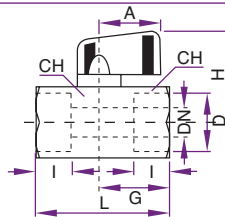

Product Code	Hose Dia.	Colour
PU0425-200-B	4mm	Black
PU0425-200-U	4mm	Blue
PU0530-200-U	5mm	Blue
PU0604-200-B	6mm	Black
PU0604-200-U	6mm	Blue
PU0805-100-B	8mm	Black
PU0805-100-U	8mm	Blue
PU1065-100-B	10mm	Black
PU1065-100-U	10mm	Blue
PU1208-100-B	12mm	Black

CONNECTOR FITTINGS AND HOSE

Mini Ball Valve - Female / Female

Part No.	Part No.	D	DN	I	L	G	A	H	CH
VM02R	VM02B	1/8"	6	10	41,5	22	22,5	31	21
VM04R	VM04B	1/4"	8	11	41,5	22	22,5	31	21
VM06R	VM06B	3/8"	8	11	41,5	22	22,5	31	21
VM08R	VM08B	1/2"	10	13	49	26	22,5	31	25

CONNECTOR FITTINGS AND HOSE

Mini Ball Valve - Male / Female

Part No.	Part No.	D	DN	I	L	G	A	H	CH
VMMF02R	VMMF02B	1/8"	5	10	41,5	22	22,5	31	21
VMMF04R	VMMF04B	1/4"	8	11	41,5	22	22,5	31	21
VMMF06R	VMMF06B	3/8"	8	11	41,5	22	22,5	31	21
VMMF08R	VMMF08B	1/2"	10	13	49	22	22,5	31	25