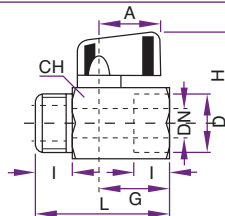

CONNECTOR FITTINGS AND HOSE

Mini Ball Valve - Female / Female

Part No.	Part No.	D	DN	I	L	G	A	H	CH
VM02R	VM02B	1/8"	6	10	41,5	22	22,5	31	21
VM04R	VM04B	1/4"	8	11	41,5	22	22,5	31	21
VM06R	VM06B	3/8"	8	11	41,5	22	22,5	31	21
VM08R	VM08B	1/2"	10	13	49	26	22,5	31	25

CONNECTOR FITTINGS AND HOSE

Mini Ball Valve - Male / Female

Part No.	Part No.	D	DN	I	L	G	A	H	CH
VMMF02R	VMMF02B	1/8"	5	10	41,5	22	22,5	31	21
VMMF04R	VMMF04B	1/4"	8	11	41,5	22	22,5	31	21
VMMF06R	VMMF06B	3/8"	8	11	41,5	22	22,5	31	21
VMMF08R	VMMF08B	1/2"	10	13	49	22	22,5	31	25