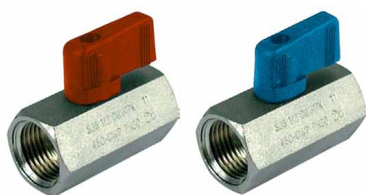

Product Code	Hose Dia.	Colour
PU0425-200-B	4mm	Black
PU0425-200-U	4mm	Blue
PU0530-200-U	5mm	Blue
PU0604-200-B	6mm	Black
PU0604-200-U	6mm	Blue
PU0805-100-B	8mm	Black
PU0805-100-U	8mm	Blue
PU1065-100-B	10mm	Black
PU1065-100-U	10mm	Blue
PU1208-100-B	12mm	Black
PU1208-100-U	12mm	Blue

Mini Ball Valve - Male / Female

CONNECTOR FITTINGS AND HOSE

Part No.	Part No.	D	DN	I	L	G	A	H	CH
VMMF02R	VMMF02B	1/8"	5	10	41,5	22	22,5	31	21
VMMF04R	VMMF04B	1/4"	8	11	41,5	22	22,5	31	21
VMMF06R	VMMF06B	3/8"	8	11	41,5	22	22,5	31	21
VMMF08R	VMMF08B	1/2"	10	13	49	22	22,5	31	25

Mini Ball Valve - Female / Female

CONNECTOR FITTINGS AND HOSE

Part No.	Part No.	D	DN	I	L	G	A	H	CH
VM02R	VM02B	1/8"	6	10	41,5	22	22,5	31	21
VM04R	VM04B	1/4"	8	11	41,5	22	22,5	31	21
VM06R	VM06B	3/8"	8	11	41,5	22	22,5	31	21
VM08R	VM08B	1/2"	10	13	49	26	22,5	31	25