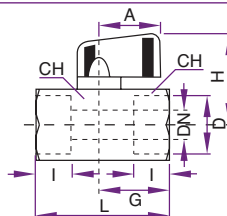

Mini Ball Valve - Male / Female

CONNECTOR FITTINGS AND HOSE

Part No.	Part No.	D	DN	I	L	G	A	H	CH
VMMF02R	VMMF02B	1/8"	5	10	41,5	22	22,5	31	21
VMMF04R	VMMF04B	1/4"	8	11	41,5	22	22,5	31	21
VMMF06R	VMMF06B	3/8"	8	11	41,5	22	22,5	31	21
VMMF08R	VMMF08B	1/2"	10	13	49	22	22,5	31	25

Mini Ball Valve - Female / Female

CONNECTOR FITTINGS AND HOSE

Part No.	Part No.	D	DN	I	L	G	A	H	CH
VM02R	VM02B	1/8"	6	10	41,5	22	22,5	31	21
VM04R	VM04B	1/4"	8	11	41,5	22	22,5	31	21
VM06R	VM06B	3/8"	8	11	41,5	22	22,5	31	21
VM08R	VM08B	1/2"	10	13	49	26	22,5	31	25