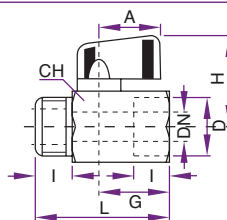

Product Code	Hose Dia.	Colour
PU0425-200-B	4mm	Black
PU0425-200-U	4mm	Blue
PU0530-200-U	5mm	Blue
PU0604-200-B	6mm	Black
PU0604-200-U	6mm	Blue
PU0805-100-B	8mm	Black
PU0805-100-U	8mm	Blue
PU1065-100-B	10mm	Black
PU1065-100-U	10mm	Blue
PU1208-100-B	12mm	Black
PU1208-100-U	12mm	Blue

Mini Ball Valve - Male / Female

CONNECTOR FITTINGS AND HOSE

Part No.	Part No.	D	DN	I	L	G	A	H	CH
VMMF02R	VMMF02B	1/8"	5	10	41,5	22	22,5	31	21
VMMF04R	VMMF04B	1/4"	8	11	41,5	22	22,5	31	21
VMMF06R	VMMF06B	3/8"	8	11	41,5	22	22,5	31	21
VMMF08R	VMMF08B	1/2"	10	13	49	22	22,5	31	25

Mini Ball Valve - Female / Female

CONNECTOR FITTINGS AND HOSE

Part No.	Part No.	D	DN	I	L	G	A	H	CH
VM02R	VM02B	1/8"	6	10	41,5	22	22,5	31	21
VM04R	VM04B	1/4"	8	11	41,5	22	22,5	31	21
VM06R	VM06B	3/8"	8	11	41,5	22	22,5	31	21
VM08R	VM08B	1/2"	10	13	49	26	22,5	31	25