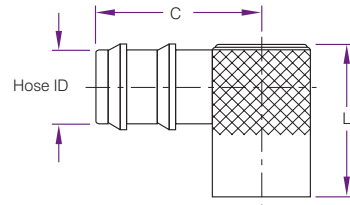

Product Code without Valve	Product Code with Valve	Thread	L	D	Series
CMB200		1/8	40	18	200
CMB300	CMB300V	1/4	47	23	300
CMB500		1/2	52	30	500

Product Code without Valve	Hose ID	L	C
WJ200-6	3/8	1	1 1/4
WJ300-6	9.5	1 7/16	1 9/16
WJ300-8	9.5	1 7/16	1 9/16