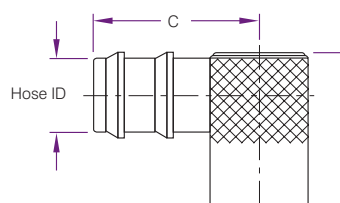

Product Code without Valve	Product Code with Valve	Thread	L	D	Series
CMB200		1/8	40	18	200
CMB300	CMB300V	1/4	47	23	300
CMB500		1/2	52	30	500

Quick Connect Water Jumpers

Product Code without Valve	Hose ID	Flow	L	C	Series
WJ200-6	3/8	1	1 1/4	5/8	200
WJ300-6	3/8	1 7/16	1 9/16	7/8	300
WJ300-8	1/2	1 7/16	1 9/16	7/8	300

Water Hose

E Series:
Working Temperature: +140°C Roll Length: 50M

G Series:
Working Temperature: +90°C
Roll Length: 50M (G10, G13) 30M (G19)

Crimping Service: Hose crimped to order.
Working Pressure: 15 Bar
Burst Pressure: 60 Bar

Product Code	Hose ID	OD	Colour
HOSE-E10B	10	16.5	Blue
HOSE-E10R	10	16.5	Red
HOSE-E13B	13	21	Blue
HOSE-E13R	13	21	Red

Product Code	Hose ID	OD	Colour
HOSE-G10B	10	16.5	Blue
HOSE-G10R	10	16.5	Red
HOSE-G13B	13	21	Blue
HOSE-G13R	13	21	Red
HOSE-G19B	19	27	Blue
HOSE-G19R	19	27	Red