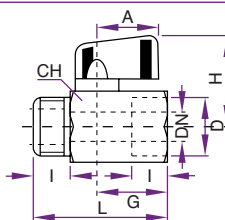

Product Code	Description
PU04 Hose Black	4mm Black Polyurethane Hose (1 roll = 20mtr)
PU04 Hose Blue	4mm Blue Polyurethane Hose (1 roll = 20mtr)
PU05 Hose Blue	5mm Blue Polyurethane Hose (1 roll = 20mtr)
PU06 Hose Black	6mm Black Polyurethane Hose (1 roll = 20mtr)
PU06 Hose Blue	6mm Blue Polyurethane Hose (1 roll = 20mtr)
PU08 Hose Black	8mm Black Polyurethane Hose (1 roll = 30mtr)
PU08 Hose Blue	8mm Blue Polyurethane Hose (1 roll = 30mtr)
PU10 Hose Black	10mm Black Polyurethane Hose (1 roll = 30mtr)
PU10 Hose Blue	10mm Blue Polyurethane Hose (1 roll = 30mtr)
PU12 Hose Black	12mm Black Polyurethane Hose (1 roll = 30mtr)
PU12 Hose Blue	12mm Blue Polyurethane Hose (1 roll = 30mtr)

Mini Ball Valve - Male / Female

CONNECTOR FITTINGS AND HOSE

Part No.	Part No.	D	DN	I	L	G	A	H	CH
VMMF02R	VMMF02B	1/8"	5	10	41,5	22	22,5	31	21
VMMF04R	VMMF04B	1/4"	8	11	41,5	22	22,5	31	21
VMMF06R	VMMF06B	3/8"	8	11	41,5	22	22,5	31	21
VMMF08R	VMMF08B	1/2"	10	13	49	22	22,5	31	25

Mini Ball Valve - Female / Female

CONNECTOR FITTINGS AND HOSE

Part No.	Part No.	D	DN	I	L	G	A	H	CH
VM02R	VM02B	1/8"	6	10	41,5	22	22,5	31	21
VM04R	VM04B	1/4"	8	11	41,5	22	22,5	31	21
VM06R	VM06B	3/8"	8	11	41,5	22	22,5	31	21
VM08R	VM08B	1/2"	10	13	49	26	22,5	31	25