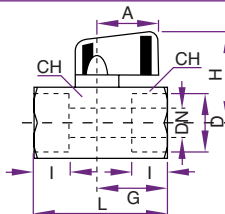

Mini Ball Valve - Male / Female

CONNECTOR FITTINGS AND HOSE

Part No.	Part No.	D	DN	I	L	G	A	H	CH
VMMF02R	VMMF02B	1/8"	5	10	41,5	22	22,5	31	21
VMMF04R	VMMF04B	1/4"	8	11	41,5	22	22,5	31	21
VMMF06R	VMMF06B	3/8"	8	11	41,5	22	22,5	31	21
VMMF08R	VMMF08B	1/2"	10	13	49	22	22,5	31	25

Mini Ball Valve - Female / Female

CONNECTOR FITTINGS AND HOSE

Part No.	Part No.	D	DN	I	L	G	A	H	CH
VM02R	VM02B	1/8"	6	10	41,5	22	22,5	31	21
VM04R	VM04B	1/4"	8	11	41,5	22	22,5	31	21
VM06R	VM06B	3/8"	8	11	41,5	22	22,5	31	21
VM08R	VM08B	1/2"	10	13	49	26	22,5	31	25