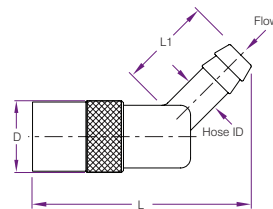

Product Code without Valve	Product Code with Valve	Hose ID	Flow	L	D	Series
CM206	CM206V	3/8	1/4	51mm	17	200
CM306	CM306V	3/8	1/4	64mm	23	300
CM308	CM308V	1/2	3/8	66.5mm	23	300
CM308SL	CM308VSL	1/2	3/8	73mm	23	300
CM506	CM506V	3/4	5/8	89mm	30	500

90° Socket Connectors

Product Code without Valve	Product Code with Valve	Hose ID	Flow	L	L1	D	Series
CM216	CM216V	3/8	1/4	40mm	22mm	17	200
CM318	CM318V	1/2	3/8	56mm	28.5mm	23	300
CM516	CM516V	3/4	5/8	77mm	32mm	30	500

45° Socket Connectors

Product Code without Valve	Product Code with Valve	Hose ID	Flow	L	L1	D	Series
CM226	CM226V	3/8	1/4	55.5mm	22mm	18	200
CM328	CM328V	1/2	3/8	75mm	25mm	24	300
CM526	CM526V	3/4	5/8	77mm	30mm	32	500