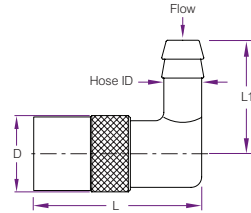

Product Code without Valve	Product Code with Valve	Hose ID	Flow	L	D	Series
CM206	CM206V	3/8	1/4	51mm	17	200
CM306	CM306V	3/8	1/4	64mm	23	300
CM308	CM308V	1/2	3/8	66.5mm	23	300
CM308SL	CM308VSL	1/2	3/8	73mm	23	300
CM506	CM506V	3/4	5/8	89mm	30	500

90° Socket Connectors

Product Code without Valve	Product Code with Valve	Hose ID	Flow	L	L1	D	Series
CM216	CM216V	3/8	1/4	40mm	22mm	17	200
CM318	CM318V	1/2	3/8	56mm	28.5mm	23	300
CM516	CM516V	3/4	5/8	77mm	32mm	30	500

45° Socket Connectors

Product Code without Valve	Product Code with Valve	Hose ID	Flow	L	L1	D	Series
CM226	CM226V	3/8	1/4	55.5mm	22mm	18	200
CM328	CM328V	1/2	3/8	75mm	25mm	24	300
CM526	CM526V	3/4	5/8	77mm	30mm	32	500