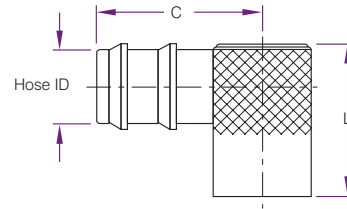

Product Code without Valve	Product Code with Valve	Thread	L	D	Series
CMB200		1/8	40	18	200
CMB300	CMB300V	1/4	47	23	300
CMB500		1/2	52	30	500

Product Code without Valve	Hose ID	Flow	L	D	Series
WJ200-6	3/8	1	1 1/4	3/8	5/8
WJ300-6	3/8	1 7/16	1 9/16	1/2	7/8
WJ300-8	1/2	1 7/16	1 9/16	1/2	7/8

Crimping Service Available:
Hose crimped to order
Max 15 bar

Product Code	I.D.	O.D.	Length	Colour	Bend Radius	Max Temp
E10B	10mm	16.5mm	50m	BLUE	60°	160°
E10R	10mm	16.5mm	50m	RED	60°	160°
E13B	13mm	21mm	50m	BLUE	90°	160°
E13R	13mm	21mm	50m	RED	90°	160°
G13B	13mm	21mm	50m	BLUE	90°	100°
G13R	13mm	21mm	50m	RED	90°	100°
G19B	19mm	27mm	30m	BLUE	110°	100°
G19R	19mm	27mm	30m	RED	110°	100°