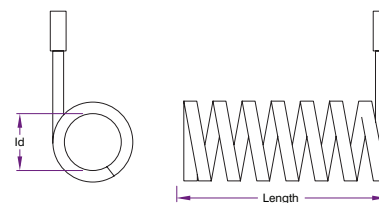

Nozzle Heater Wattage and Length			
Product Code	Length	Watts	Id
X13045H	38.8	220w	16
X13055H	48.8	230w	16
X13065H	58.8	240w	16
X13075H	68.8	250w	16
X13095H	88.8	275w	16
X13115H	108.8	300w	16
X13145H	138.8	330w	16
X13175H	168.8	365w	16
X16045H	37.8	290w	18.1
X16055H	47.8	310w	18.1
X16065H	57.8	335w	18.1
X16075H	67.8	360w	18.1
X16095H	87.8	385w	18.1
X16115H	107.8	410w	18.1
X16145H	137.8	440w	18.1
X16175H	167.8	475w	18.1
X19055H	45.5	400w	21.5
X19065H	55.3	435w	21.5
X19075H	65.3	470w	21.5
X19095H	85.3	505w	21.5
X19115H	105.3	540w	21.5
X19145H	135.3	575w	21.5
X19175H	165.3	610w	21.5
X27075H	60.4	570w	30.3
X27095H	80.4	680w	30.3
X27115H	100.4	780w	30.3
X27145H	103.4	815w	30.3
X27175H	160.4	850w	30.3
X27225H	210.4	905w	30.3
X27275H	260.4	960w	30.3

Made to order from stock with and without thermocouple
 Manufactured in-house, specify ID and length.